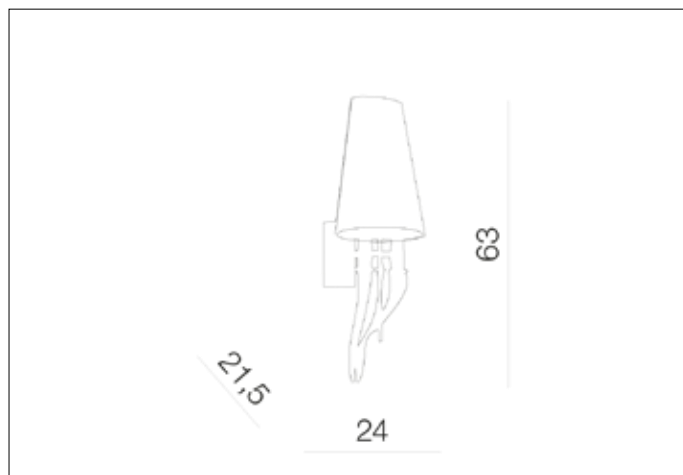

#### Dimensions height / width / length [cm]

Product	63 x 24 x 21,5
Wall base	15 x 8 x 2,5
Ceiling base	N/A x N/A x N/A
Shade	30 x 24 x 16

#### Shipping info height / width / length [cm]

BOX 1:	54 x 29 x 25
BOX 2:	N/A x N/A x N/A
BOX 3:	N/A x N/A x N/A
Net weight [kg]	2,1
Gross weight [kg]	2,3

#### Product Specifications

Line	DECORATIVE
Type	Wall
Type of track	N/A
Color	Black / Chrome
Material	Metal / Fabric
Light source	2
Type of socket	E14
Lumens	N/A
Kelvins	N/A
Beam angle	N/A
Dimmable	N/A
CCT	N/A
RGB	N/A
RA	N/A
App remote control	N/A
Remote control	N/A
Voltage	230 V.
Power	max. LED 11 W.
Switch location	N/A
Protection class	IP20
Tilt	N/A
Rotation	N/A